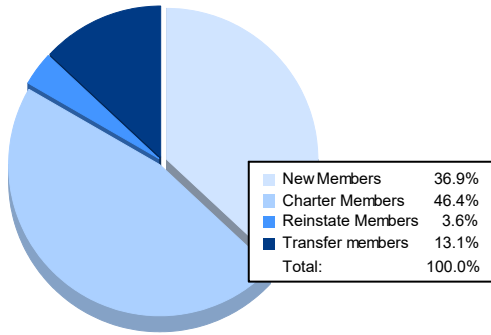

Year	New Clubs	Dropped Clubs	Gain/ Loss Clubs	New Members	Charter Members	Reinstate Members	Transfer Members	Total Member Added	Total Members Dropped	Gain/ Loss Members
2016-2017	2	3	-1	107	43	14	17	181	264	-83
2017-2018	0	3	-3	135	0	4	19	158	182	-24
2018-2019	1	3	-2	123	23	7	38	191	201	-10
2019-2020	1	3	-2	97	23	6	23	149	223	-74
2020-2021	1	0	1	62	78	6	22	168	170	-2
<b>Average</b>	<b>1</b>	<b>2</b>	<b>-1</b>	<b>105</b>	<b>33</b>	<b>7</b>	<b>24</b>	<b>169</b>	<b>208</b>	<b>-39</b>

### Membership Composition June 2021 Cumulative